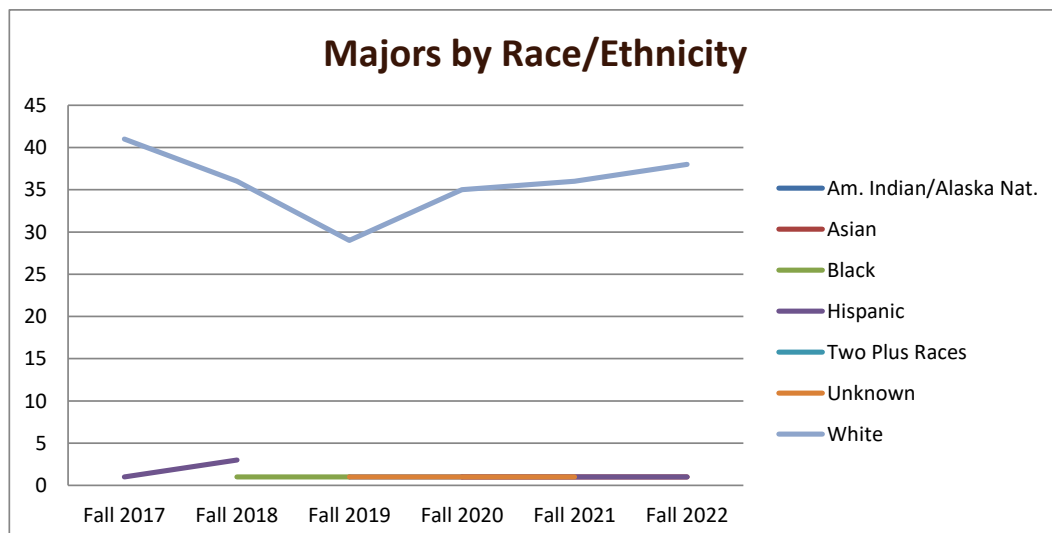

Enrollment by Race/Ethnicity						
	Fall 2017	Fall 2018	Fall 2019	Fall 2020	Fall 2021	Fall 2022
Am. Indian/Alaska Nat.			1	1		
Asian	1			1	1	1
Black		1	1		2	
Hispanic	1	3		1	1	1
Two Plus Races	1					4
Unknown	1		1	1	1	
White	41	36	29	35	36	38
Grand Total	45	40	32	39	41	44