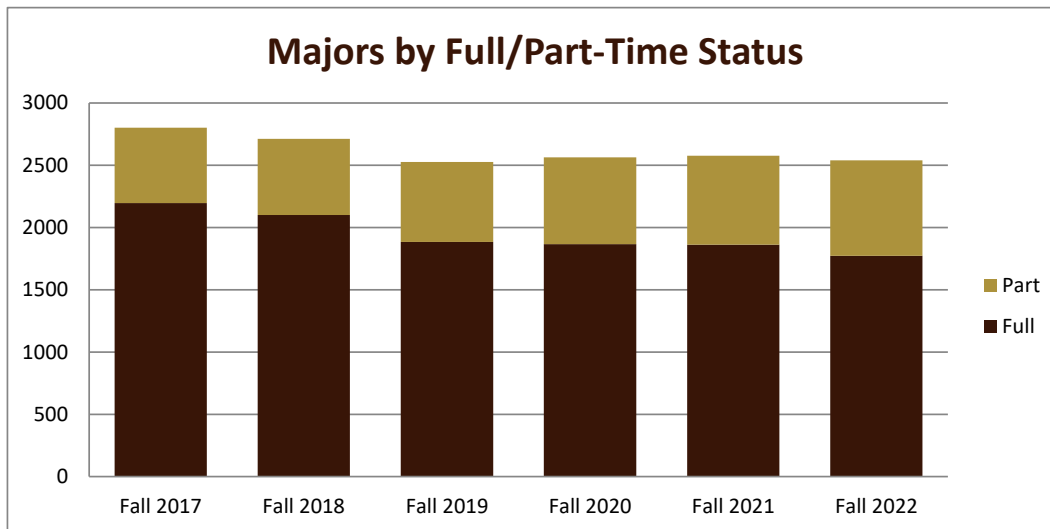

SMSU History Program Data

Majors Enrolled

Academic Years 2017-18 to 2022-23

Using Fall Semester data (Fall 2017 to Fall 2022) for Term specific measures

Enrollment by Class						
	Fall 2017	Fall 2018	Fall 2019	Fall 2020	Fall 2021	Fall 2022
1 - Freshmen	8	11	6	8	6	8
2 - Sophomore	7	5	5	7	10	7
3 - Junior	17	6	5	11	14	15
4 - Senior	12	17	14	8	10	14
5 - Previous Degree	1	1	2	5	1	
Grand Total	45	40	32	39	41	44

SMSU History Program Data

Majors Enrolled

Academic Years 2017-18 to 2022-23

Using Fall Semester data (Fall 2017 to Fall 2022) for Term specific measures

Enrollment by FT/PT						
	Fall 2017	Fall 2018	Fall 2019	Fall 2020	Fall 2021	Fall 2022
Full	42	36	27	31	31	32
Part	3	4	5	8	10	12
Grand Total	45	40	32	39	41	44

New/Return Headcount						
	Fall 2017	Fall 2018	Fall 2019	Fall 2020	Fall 2021	Fall 2022
New	7	12	6	10	13	13
Returning	38	28	26	29	28	31
Grand Total	45	40	32	39	41	44

SMSU History Program Data

Majors Enrolled