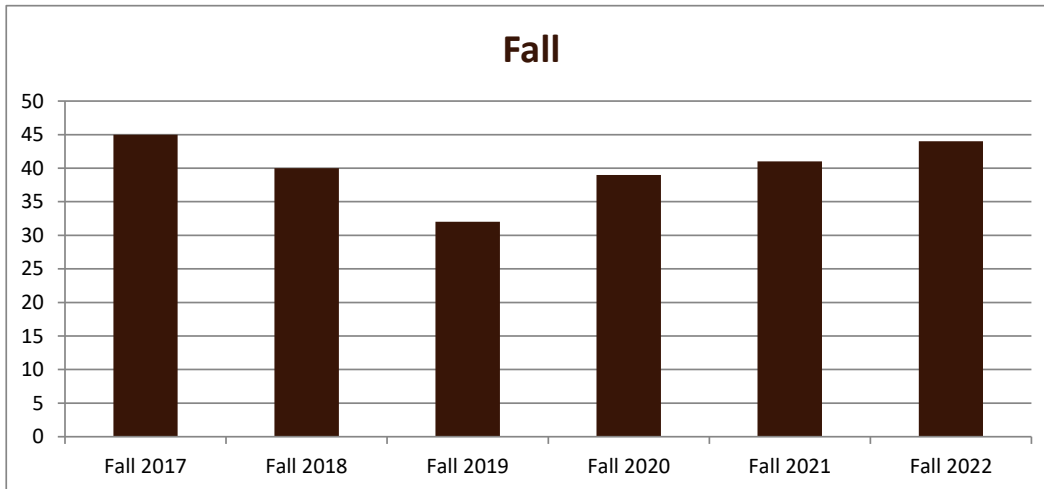

SMSU History Program Data

Majors Enrolled

Academic Years 2017-18 to 2022-23

Using Fall Semester data (Fall 2017 to Fall 2022) for Term specific measures

Enrollment by Term						
	2018	2019	2020	2021	2022	2023
Fall	45	40	32	39	41	44
Spring	38	34	33	35	39	42
Summer	12	12	11	6	12	14

SMSU History Program Data

Majors Enrolled

Academic Years 2017-18 to 2022-23

Using Fall Semester data (Fall 2017 to Fall 2022) for Term specific measures

Enrollment by Gender						
	Fall 2017	Fall 2018	Fall 2019	Fall 2020	Fall 2021	Fall 2022
Female	13	15	7	10	10	14
Male	32	25	25	29	31	30
Grand Total	45	40	32	39	41	44