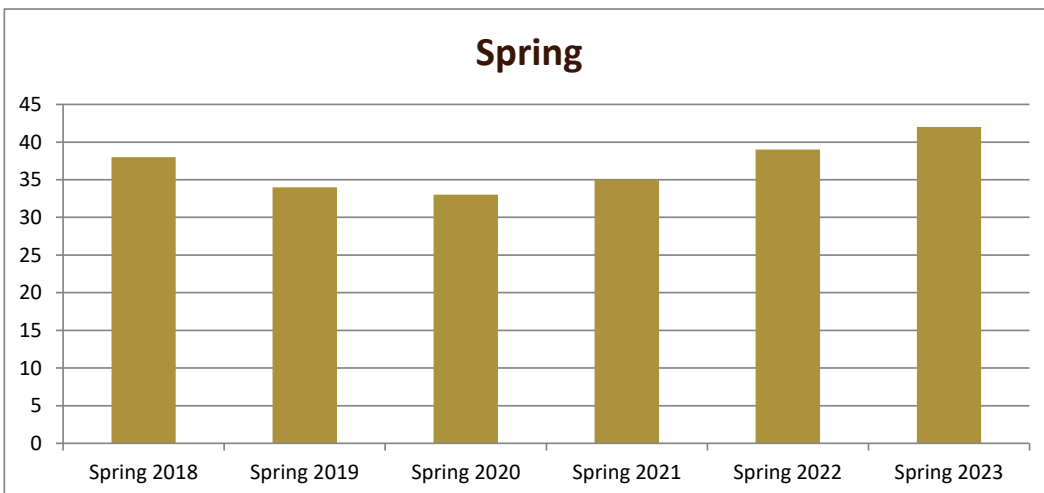

SMSU History Program Data

Majors Enrolled

Academic Years 2017-18 to 2022-23

Using Fall Semester data (Fall 2017 to Fall 2022) for Term specific measures

Enrollment by Term						
	2018	2019	2020	2021	2022	2023
Fall	45	40	32	39	41	44
Spring	38	34	33	35	39	42
Summer	12	12	11	6	12	14

SMSU History Program Data

Majors Enrolled

Academic Years 2017-18 to 2022-23

Using Fall Semester data (Fall 2017 to Fall 2022) for Term specific measures

Enrollment by Gender						
	Fall 2017	Fall 2018	Fall 2019	Fall 2020	Fall 2021	Fall 2022
Female	13	15	7	10	10	14
Male	32	25	25	29	31	30
Grand Total	45	40	32	39	41	44