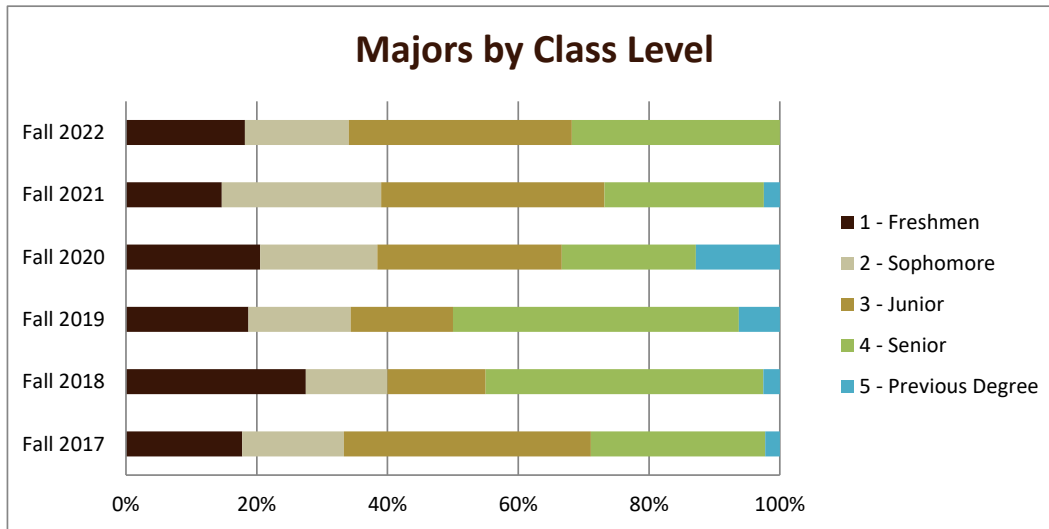

SMSU History Program Data

Majors Enrolled

Academic Years 2017-18 to 2022-23

Using Fall Semester data (Fall 2017 to Fall 2022) for Term specific measures

Enrollment by Gender						
	Fall 2017	Fall 2018	Fall 2019	Fall 2020	Fall 2021	Fall 2022
Female	13	15	7	10	10	14
Male	32	25	25	29	31	30
Grand Total	45	40	32	39	41	44

Enrollment by Race/Ethnicity						
	Fall 2017	Fall 2018	Fall 2019	Fall 2020	Fall 2021	Fall 2022
Am. Indian/Alaska Nat.			1	1		
Asian	1			1	1	1
Black		1	1		2	
Hispanic	1	3		1	1	1
Two Plus Races	1					4
Unknown	1		1	1	1	
White	41	36	29	35	36	38
Grand Total	45	40	32	39	41	44

SMSU History Program Data

Majors Enrolled

Academic Years 2017-18 to 2022-23

Using Fall Semester data (Fall 2017 to Fall 2022) for Term specific measures

Enrollment by Class						
	Fall 2017	Fall 2018	Fall 2019	Fall 2020	Fall 2021	Fall 2022
1 - Freshmen	8	11	6	8	6	8
2 - Sophomore	7	5	5	7	10	7
3 - Junior	17	6	5	11	14	15
4 - Senior	12	17	14	8	10	14
5 - Previous Degree	1	1	2	5	1	
Grand Total	45	40	32	39	41	44

SMSU History Program Data

Majors Enrolled

Academic Years 2017-18 to 2022-23

Using Fall Semester data (Fall 2017 to Fall 2022) for Term specific measures

Enrollment by FT/PT						
	Fall 2017	Fall 2018	Fall 2019	Fall 2020	Fall 2021	Fall 2022
Full	42	36	27	31	31	32
Part	3	4	5	8	10	12
Grand Total	45	40	32	39	41	44