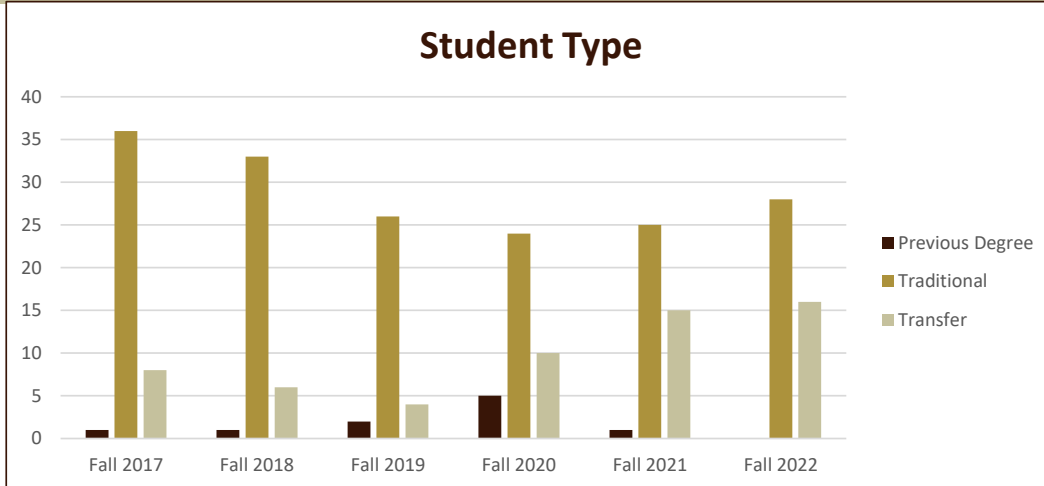

SMSU History Program Data

Majors Enrolled

Academic Years 2017-18 to 2022-23

Using Fall Semester data (Fall 2017 to Fall 2022) for Term specific measures

Enrollment by FT/PT						
	Fall 2017	Fall 2018	Fall 2019	Fall 2020	Fall 2021	Fall 2022
Full	42	36	27	31	31	32
Part	3	4	5	8	10	12
Grand Total	45	40	32	39	41	44

New/Return Headcount						
	Fall 2017	Fall 2018	Fall 2019	Fall 2020	Fall 2021	Fall 2022
New	7	12	6	10	13	13
Returning	38	28	26	29	28	31
Grand Total	45	40	32	39	41	44

SMSU History Program Data

Majors Enrolled

Academic Years 2017-18 to 2022-23

Using Fall Semester data (Fall 2017 to Fall 2022) for Term specific measures

Student Type	Fall 2017	Fall 2018	Fall 2019	Fall 2020	Fall 2021	Fall 2022
Previous Degree	1	1	2	5	1	
Traditional	36	33	26	24	25	28
Transfer	8	6	4	10	15	16
Grand Total	45	40	32	39	41	44