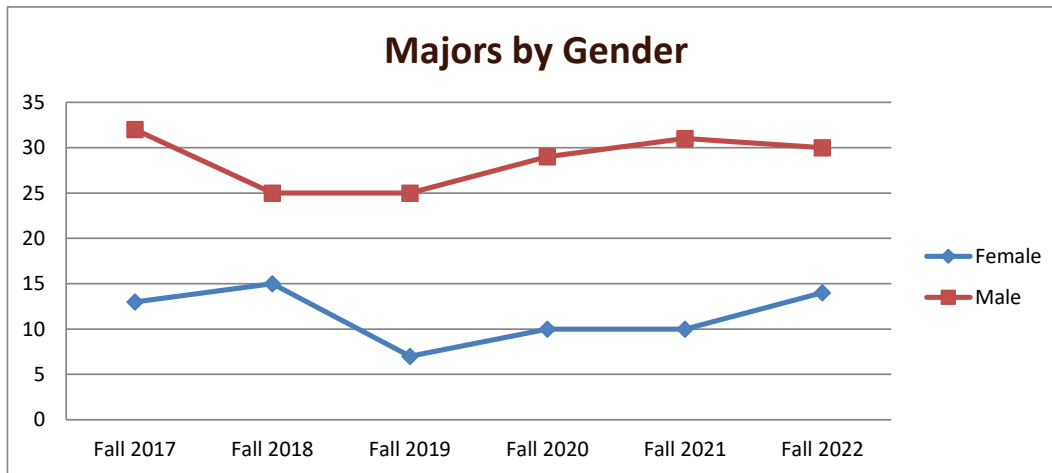

SMSU History Program Data

Majors Enrolled

Academic Years 2017-18 to 2022-23

Using Fall Semester data (Fall 2017 to Fall 2022) for Term specific measures

Enrollment by Term						
	2018	2019	2020	2021	2022	2023
Fall	45	40	32	39	41	44
Spring	38	34	33	35	39	42
Summer	12	12	11	6	12	14

SMSU History Program Data

Majors Enrolled

Academic Years 2017-18 to 2022-23

Using Fall Semester data (Fall 2017 to Fall 2022) for Term specific measures

Enrollment by Gender						
	Fall 2017	Fall 2018	Fall 2019	Fall 2020	Fall 2021	Fall 2022
Female	13	15	7	10	10	14
Male	32	25	25	29	31	30
Grand Total	45	40	32	39	41	44