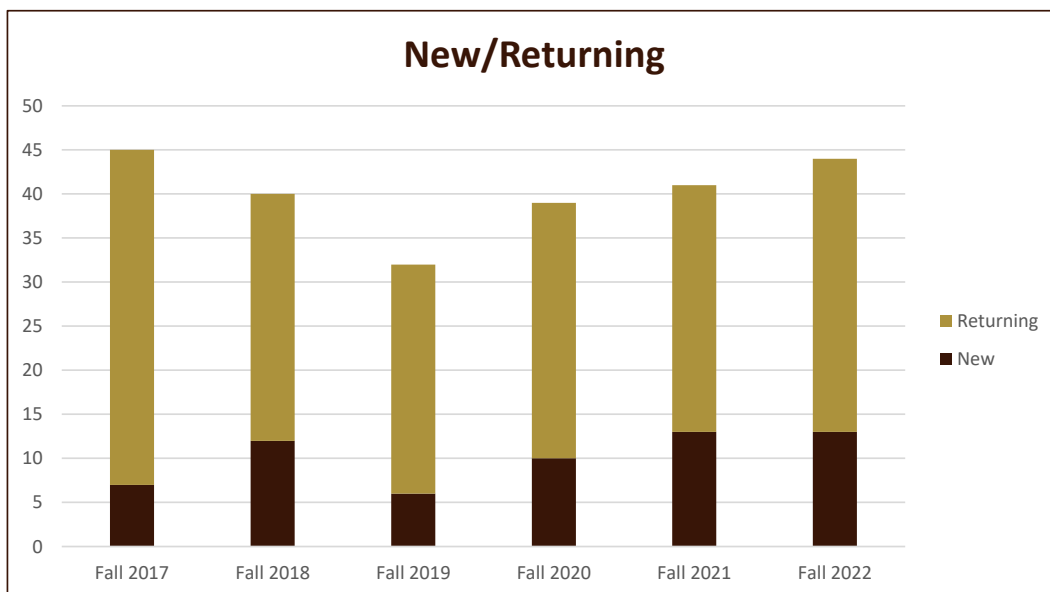

SMSU History Program Data

Majors Enrolled

Academic Years 2017-18 to 2022-23

Using Fall Semester data (Fall 2017 to Fall 2022) for Term specific measures

Enrollment by Class						
	Fall 2017	Fall 2018	Fall 2019	Fall 2020	Fall 2021	Fall 2022
1 - Freshmen	8	11	6	8	6	8
2 - Sophomore	7	5	5	7	10	7
3 - Junior	17	6	5	11	14	15
4 - Senior	12	17	14	8	10	14
5 - Previous Degree	1	1	2	5	1	
Grand Total	45	40	32	39	41	44

SMSU History Program Data

Majors Enrolled

Academic Years 2017-18 to 2022-23

Using Fall Semester data (Fall 2017 to Fall 2022) for Term specific measures

Enrollment by FT/PT						
	Fall 2017	Fall 2018	Fall 2019	Fall 2020	Fall 2021	Fall 2022
Full	42	36	27	31	31	32
Part	3	4	5	8	10	12
Grand Total	45	40	32	39	41	44

New/Return Headcount						
	Fall 2017	Fall 2018	Fall 2019	Fall 2020	Fall 2021	Fall 2022
New	7	12	6	10	13	13
Returning	38	28	26	29	28	31
Grand Total	45	40	32	39	41	44

SMSU History Program Data

Majors Enrolled